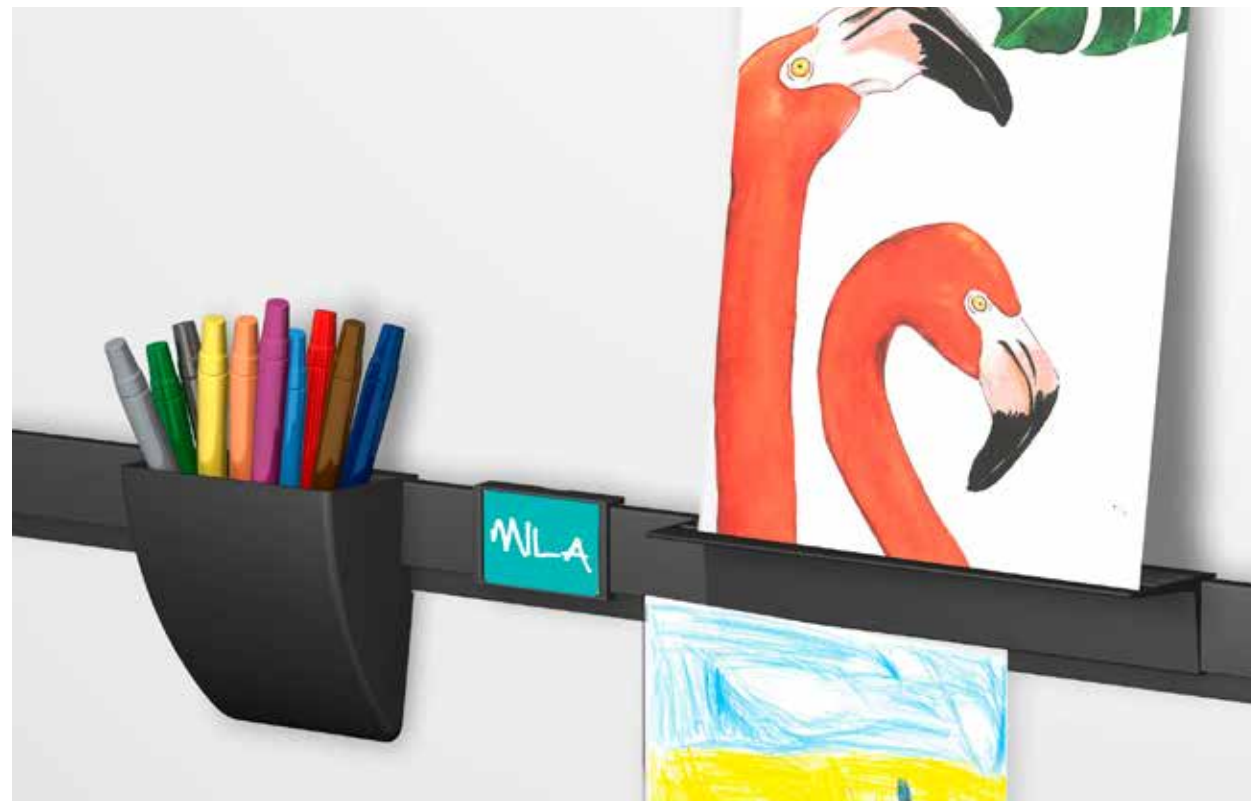

INFO RAIL ACCESSORIES: STORAGE CLIP AND SUPPORT CLIP

Two useful additional accessories

The Support Clip and Storage Clip are two useful additional accessories for on the Info Rail and Info Rail Magnetic.

Both accessories add an extra dimension and element to the Info Rail concept. With the Support Clip, you can easily present small crafts, greeting cards, small frames or paintings on canvas. The Support Clip is simply attached to the rail at any desired location. On the 6cm wide and 25cm long surface, changing small crafts, greeting cards or small frames is easy and quick.

The subtle grooves ensure that the presented products remain securely in place. The Storage Clip is a practical additional storage compartment for pens, markers or other small items. Just like the Support Clip, the Storage Clip is simply attached to the rail at any desired location. The stylish round shape has a timeless appeal. Both accessories are available in black and white.